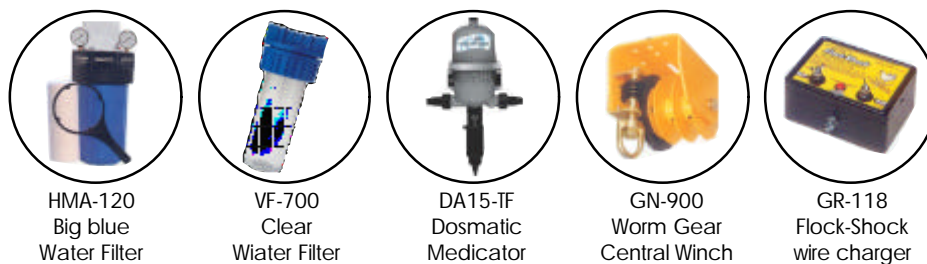

Maxiflow, High Quality Complete System !!

Standard Components of Maxiflow Broiler Nipple System

Other accesories not standard supplied :

Avitech
Poultry Equipment

Partida Miralbó 116 • 25660 Alcoletge-Spain
Tel: + 34-973-196029 • Fax: + 34-973-196584
E-mail: avitechsystems@eresmas.com
Website: www.avitechsystems.com