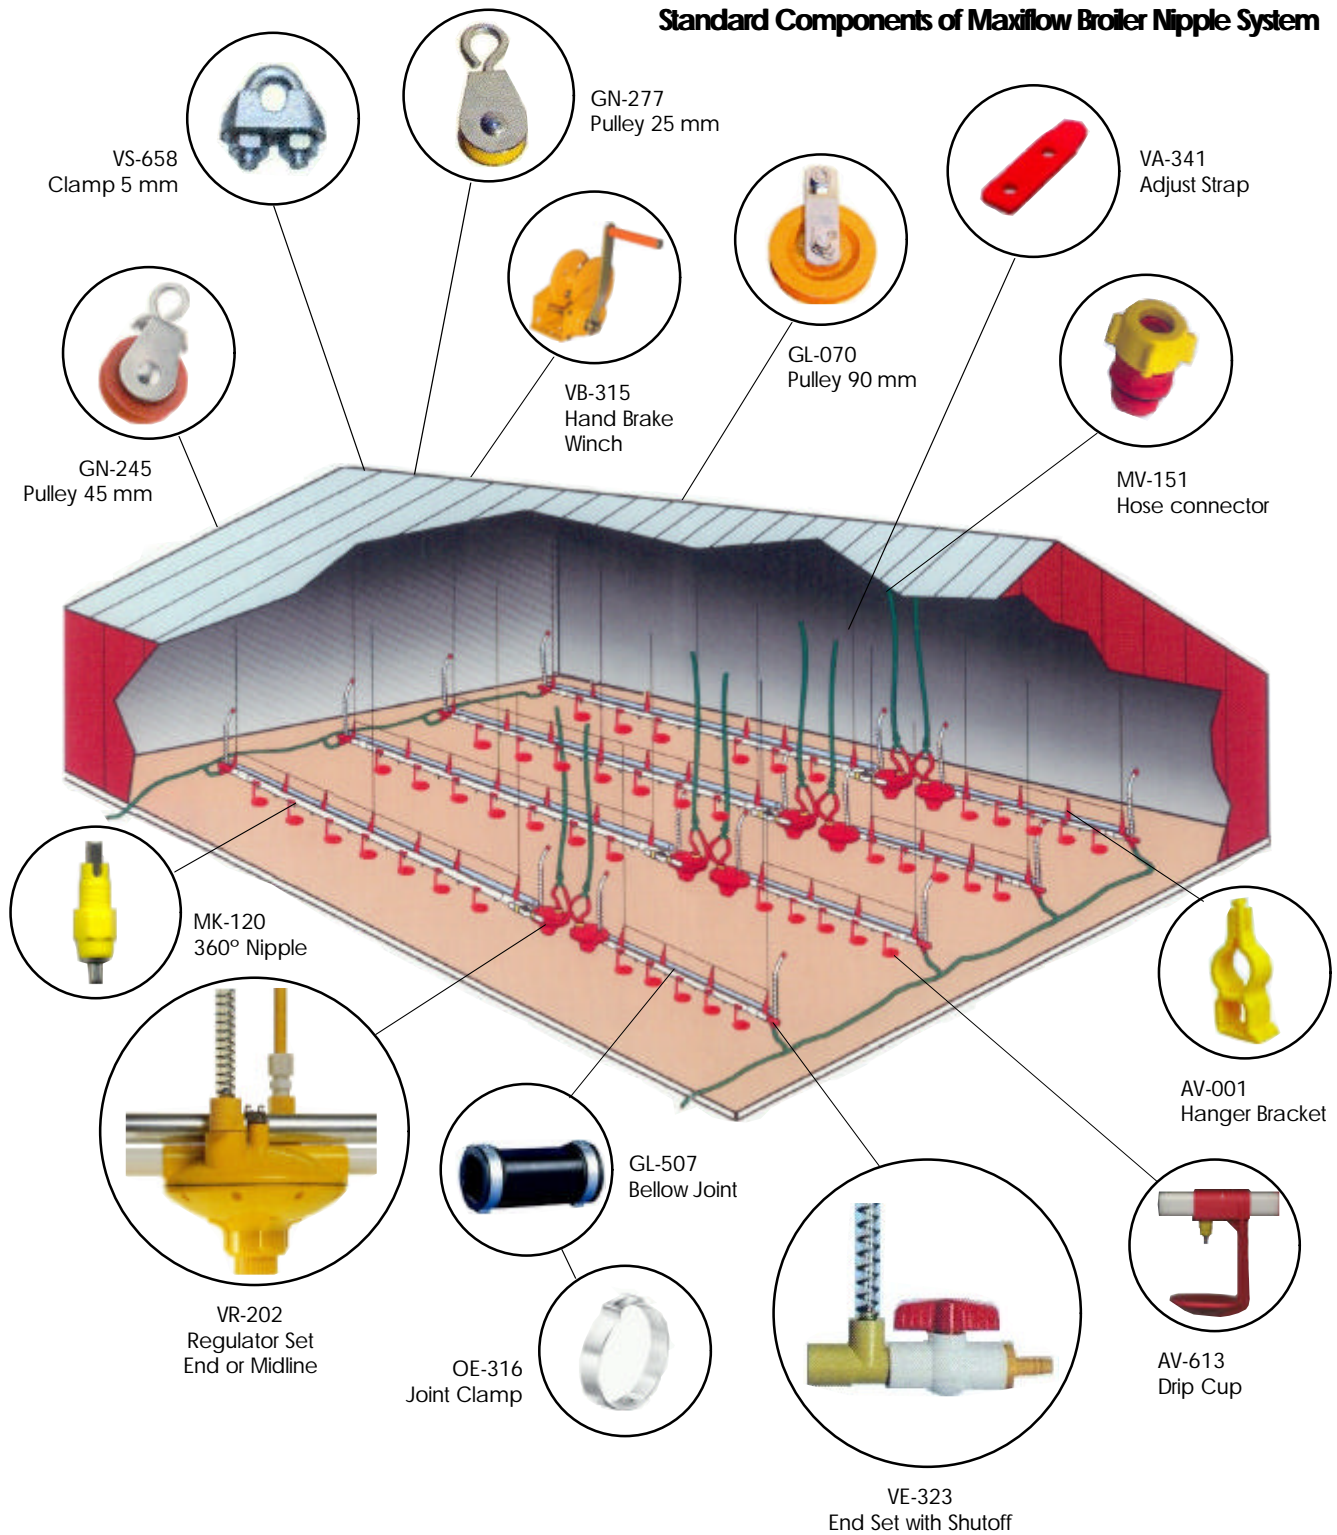

Maxiflow, High Quality Complete System !!

Standard Components of Maxiflow Broiler Nipple System

Other accesories not standard supplied :

Avitech
Poultry Equipment

Partida Miralbó 116 • 25660 Alcoletge-Spain
Tel: + 34-973-196029 • Fax: + 34-973-196584
E-mail: avitechsystems@eresmas.com
Website: www.avitechsystems.com