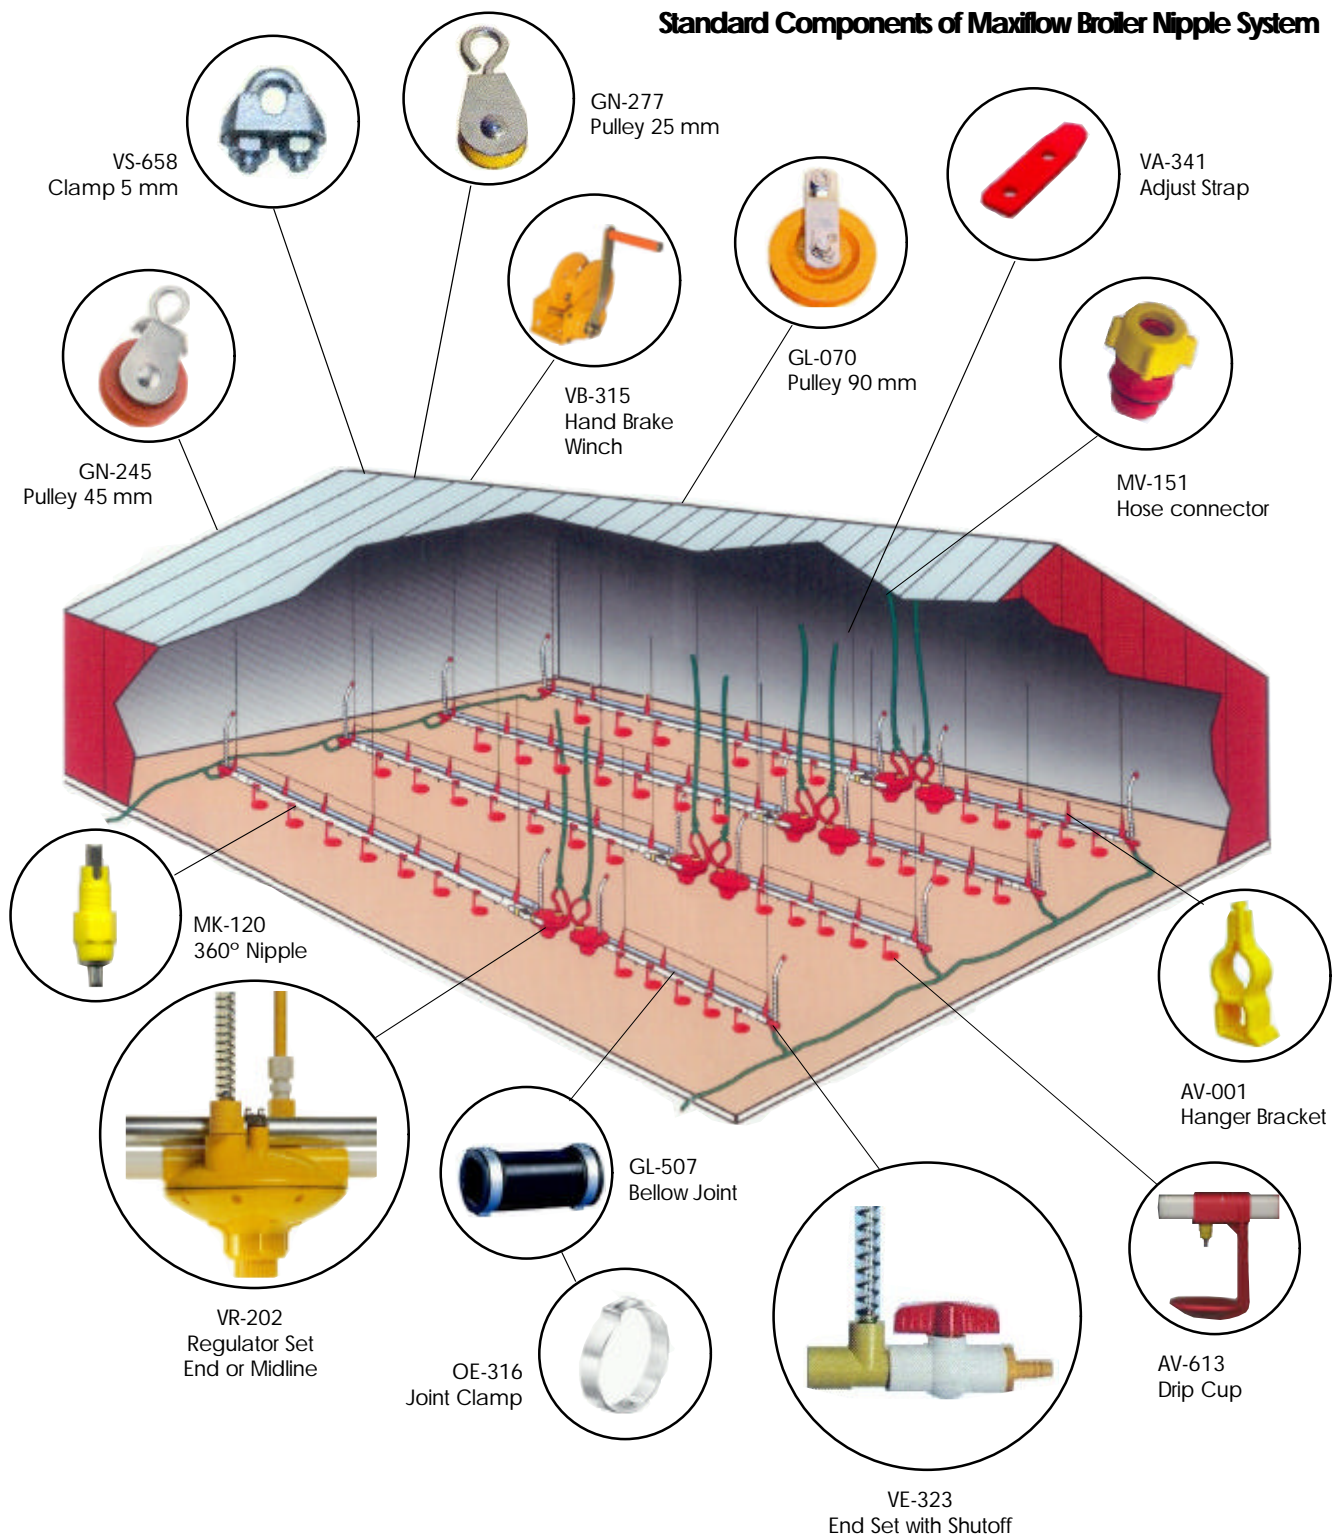

Maxiflow, High Quality Complete System !!

Standard Components of Maxiflow Broiler Nipple System

Other accesories not standard supplied :

Avitech
Poultry Equipment

Partida Miralbó 116 • 25660 Alcoletge-Spain
Tel: + 34-973-196029 • Fax: + 34-973-196584
E-mail: avitechsystems@eresmas.com
Website: www.avitechsystems.com