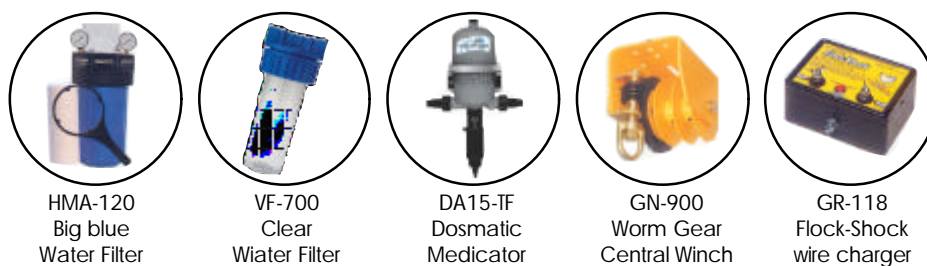

Maxiflow, High Quality Complete System !!

Standard Components of Maxiflow Broiler Nipple System

Other accesories not standard supplied :

Avitech
Poultry Equipment

Partida Miralbó 116 • 25660 Alcoletge-Spain
Tel: + 34-973-196029 • Fax: + 34-973-196584
E-mail: avitechsystems@eresmas.com
Website: www.avitechsystems.com