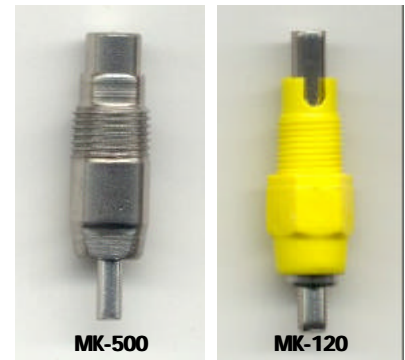

Maxiflow, High Flow Rate from first day !!

High Flow 360° Nipples

We use standard MK-120 nipple. This is totally 360° action, thanks to special design in delrin body, this nipple gives the same flow rate, even if chicks push the trigger pin sidewise or upwards. For those who prefer totally stainless steel nipple, MK-500 is also available. Both nipples have big flow rate, to use in hot climates, 175 ml/minute with 60 mbar pressure in regulator.

One Arm Drip Cup

Our drip cup, is with one arm type, to help easy access to nipple for baby chicks and older birds. The design of cup is auto-clean, without angles. 7 cm diameter, fixed clamp with snap-on catch