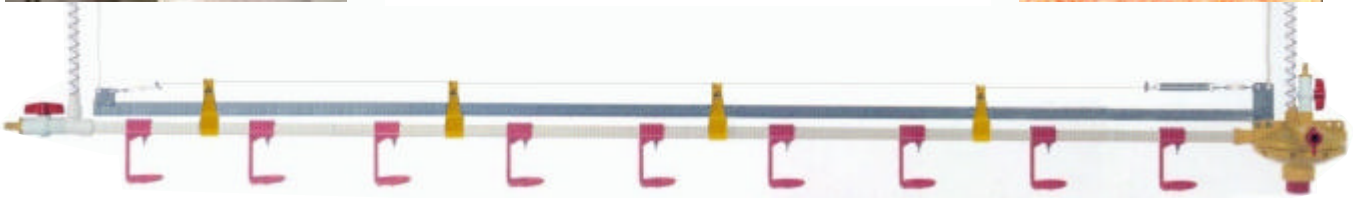

# Maxiflow, High Flow Rate from first day !!

## High Flow 360° Nipples

We use standard MK-120 nipple. This is totally 360° action, thanks to special design in delrin body, this nipple gives the same flow rate, even if chicks push the trigger pin sidewise or upwards. For those who prefer totally stainless steel nipple, MK-500 is also available. Both nipples have big flow rate, to use in hot climates, 175 ml/minute with 60 mbar pressure in regulator.

## One Arm Drip Cup

Our drip cup, is with one arm type, to help easy access to nipple for baby chicks and older birds. The design of cup is auto-clean, without angles. 7 cm diameter, fixed clamp with snap-on catch