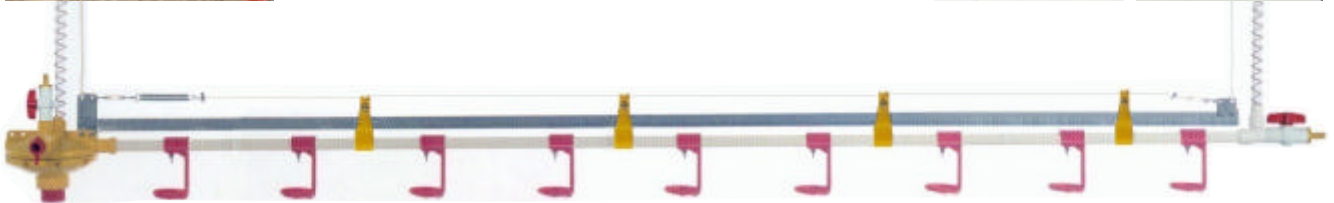

# Maxiflow

High Flow Broiler Nipple Drinker System

Europ Patent S-LL-03-B-6254638

Avitech Systems

Partida Miralbó 116 • 25660 Alcoletge (Lleida)-SPAIN  
Tel: +34-973-196029 • Fax: +34-973-196584  
E-Mail: [avitechsystems@eresmas.com](mailto:avitechsystems@eresmas.com)

# Maxiflow, High Flow Rate from first day !!

## High Flow 360° Nipples

We use standard MK-120 nipple. This is totally 360° action, thanks to special design in delrin body, this nipple gives the same flow rate, even if chicks push the trigger pin sidewise or upwards. For those who prefer totally stainless steel nipple, MK-500 is also available. Both nipples have big flow rate, to use in hot climates, 175 ml/minute with 60 mbar pressure in regulator.

## One Arm Drip Cup

Our drip cup, is with one arm type, to help easy access to nipple for baby chicks and older birds. The design of cup is auto-clean, without angles. 7 cm diameter, fixed clamp with snap-on catch