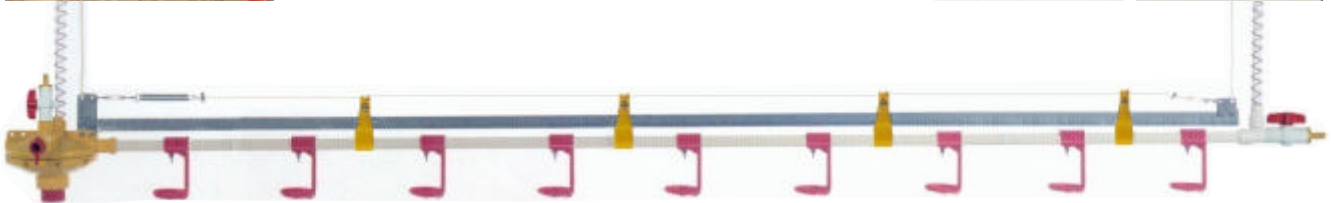

Maxiflow

High Flow Broiler Nipple Drinker System

Europ Patent S-LL-03-B-6254638

Avitech Systems

Partida Miralbó 116 • 25660 Alcoletge (Lleida)-SPAIN
Tel: +34-973-196029 • Fax: +34-973-196584
E-Mail: avitechsystems@eresmas.com

Maxiflow, High Flow Rate from first day !!

High Flow 360° Nipples

We use standard MK-120 nipple. This is totally 360° action, thanks to special design in delrin body, this nipple gives the same flow rate, even if chicks push the trigger pin sidewise or upwards. For those who prefer totally stainless steel nipple, MK-500 is also available. Both nipples have big flow rate, to use in hot climates, 175 ml/minute with 60 mbar pressure in regulator.

One Arm Drip Cup

Our drip cup, is with one arm type, to help easy access to nipple for baby chicks and older birds. The design of cup is auto-clean, without angles. 7 cm diameter, fixed clamp with snap-on catch