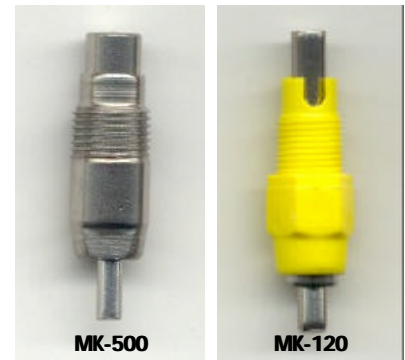

## High Flow 360° Nipples

We use standard MK-120 nipple. This is totally 360° action, thanks to special design in delrin body, this nipple gives the same flow rate, even if chicks push the trigger pin sidewise or upwards. For those who prefer totally stainless steel nipple, MK-500 is also available. Both nipples have big flow rate, to use in hot climates, 175 ml/minute with 60 mbar pressure in regulator.

## One Arm Drip Cup

Our drip cup, is with one arm type, to help easy access to nipple for baby chicks and older birds. The design of cup is auto-clean, without angles. 7 cm diameter, fixed clamp with snap-on catch