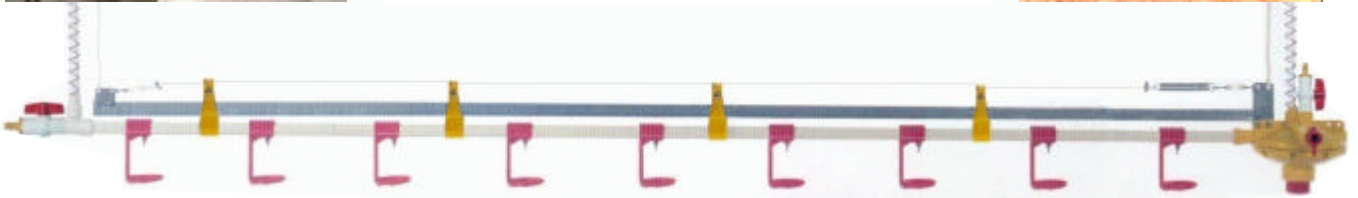

Maxiflow, High Flow Rate from first day !!

High Flow 360° Nipples

We use standard MK-120 nipple. This is totally 360° action, thanks to special design in delrin body, this nipple gives the same flow rate, even if chicks push the trigger pin sidewise or upwards. For those who prefer totally stainless steel nipple, MK-500 is also available. Both nipples have big flow rate, to use in hot climates, 175 ml/minute with 60 mbar pressure in regulator.

One Arm Drip Cup

Our drip cup, is with one arm type, to help easy access to nipple for baby chicks and older birds. The design of cup is auto-clean, without angles. 7 cm diameter, fixed clamp with snap-on catch