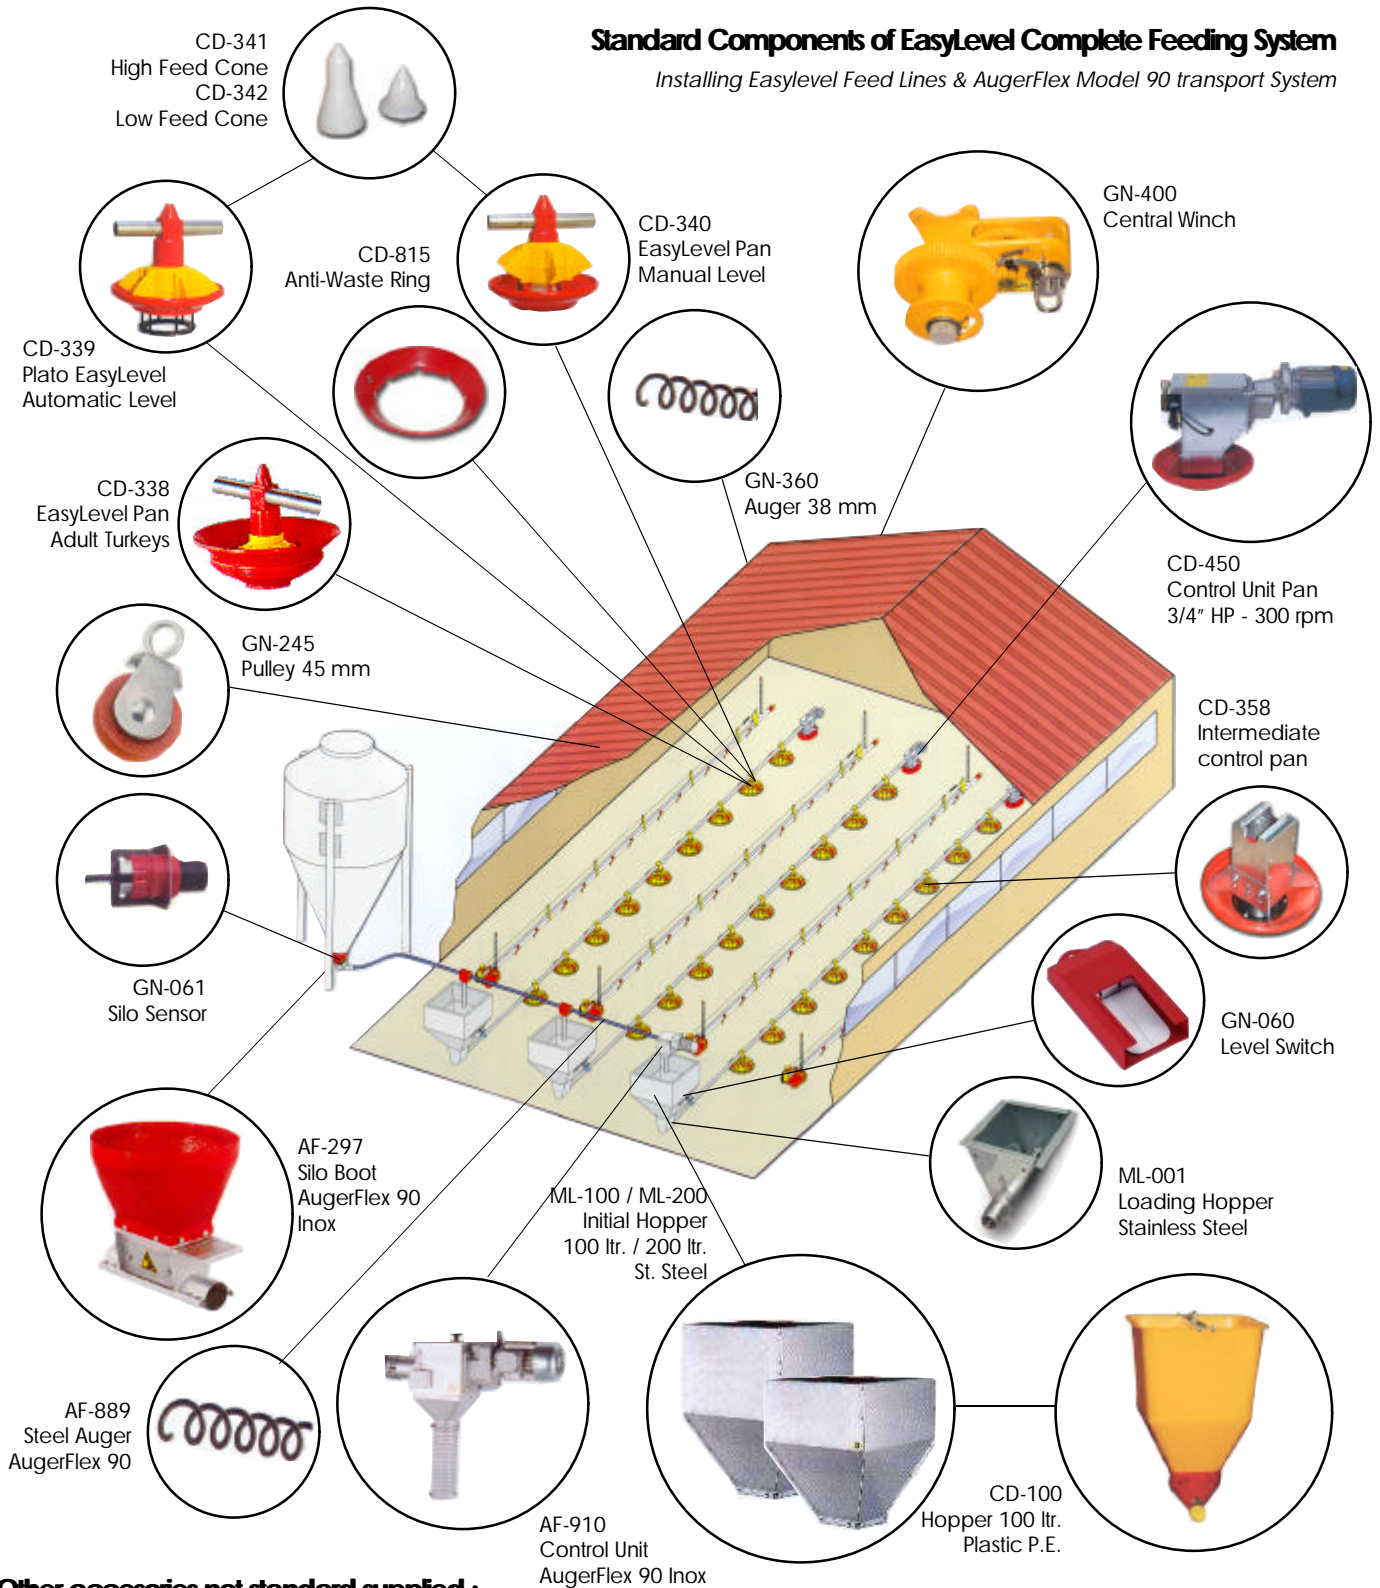

EasyLevel, High Quality Complete System !!

Standard Components of EasyLevel Complete Feeding System

Installing Easylevel Feed Lines & AugerFlex Model 90 transport System

Other accesories not standard supplied :