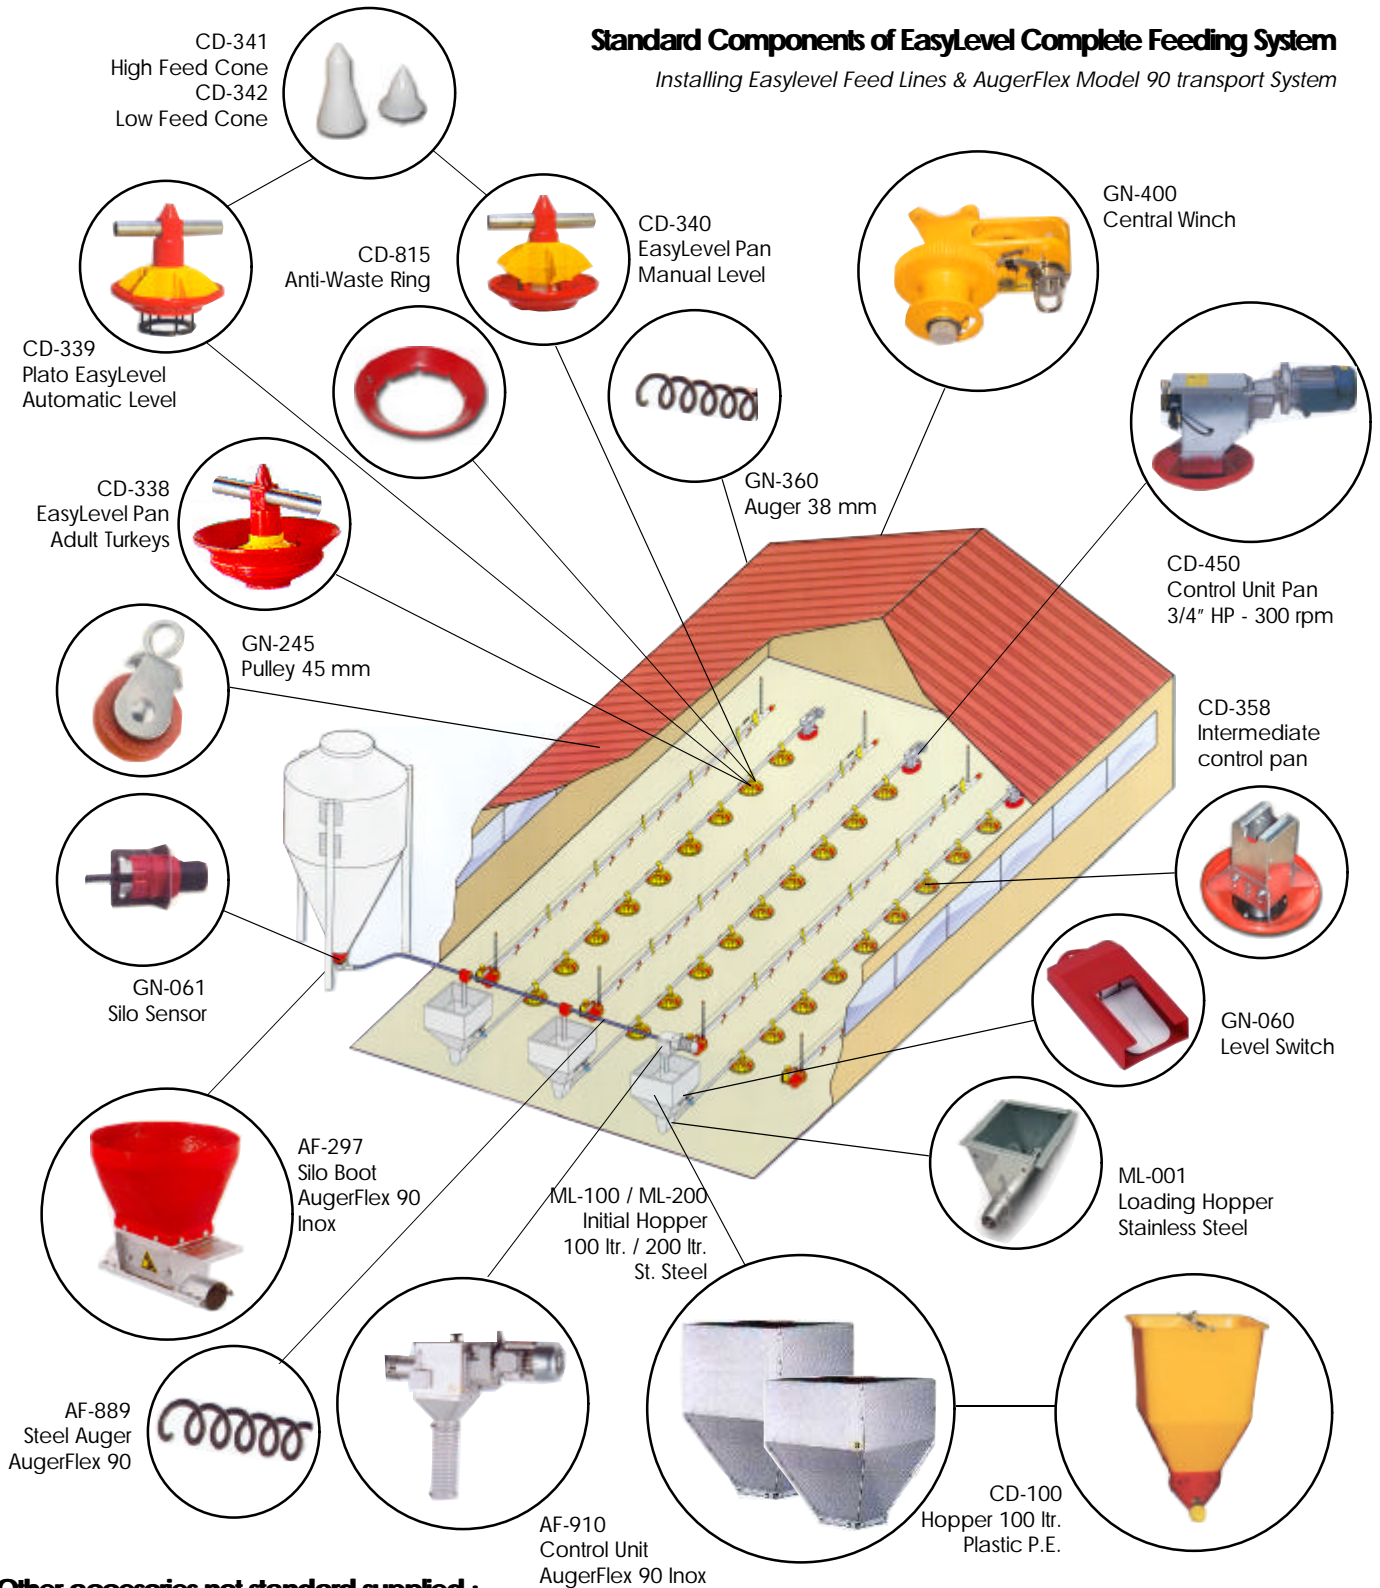

# EasyLevel, High Quality Complete System !!

## Standard Components of EasyLevel Complete Feeding System

Installing EasyLevel Feed Lines & AugerFlex Model 90 transport System